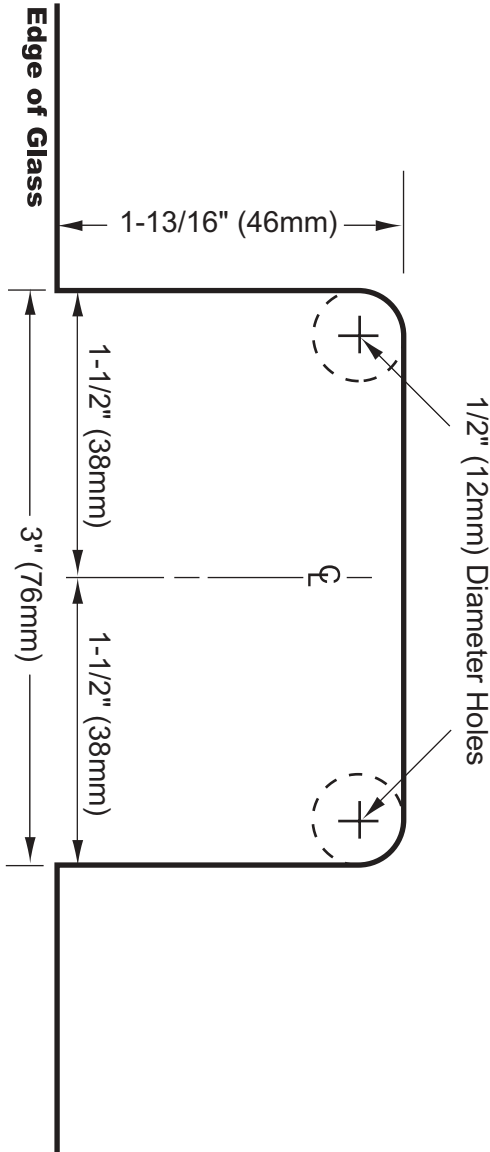

# Heavy Duty Wall to Glass Shower Hinge

WALL TO GLASSHINGE  
HDSHS037S and L  
**Rockwell**

## Rectangular Cut-out Option

**IMPORTANT NOTE:**  
Project measurements from the edge of the glass.

## "Mouse-Ear" Cut-out Option