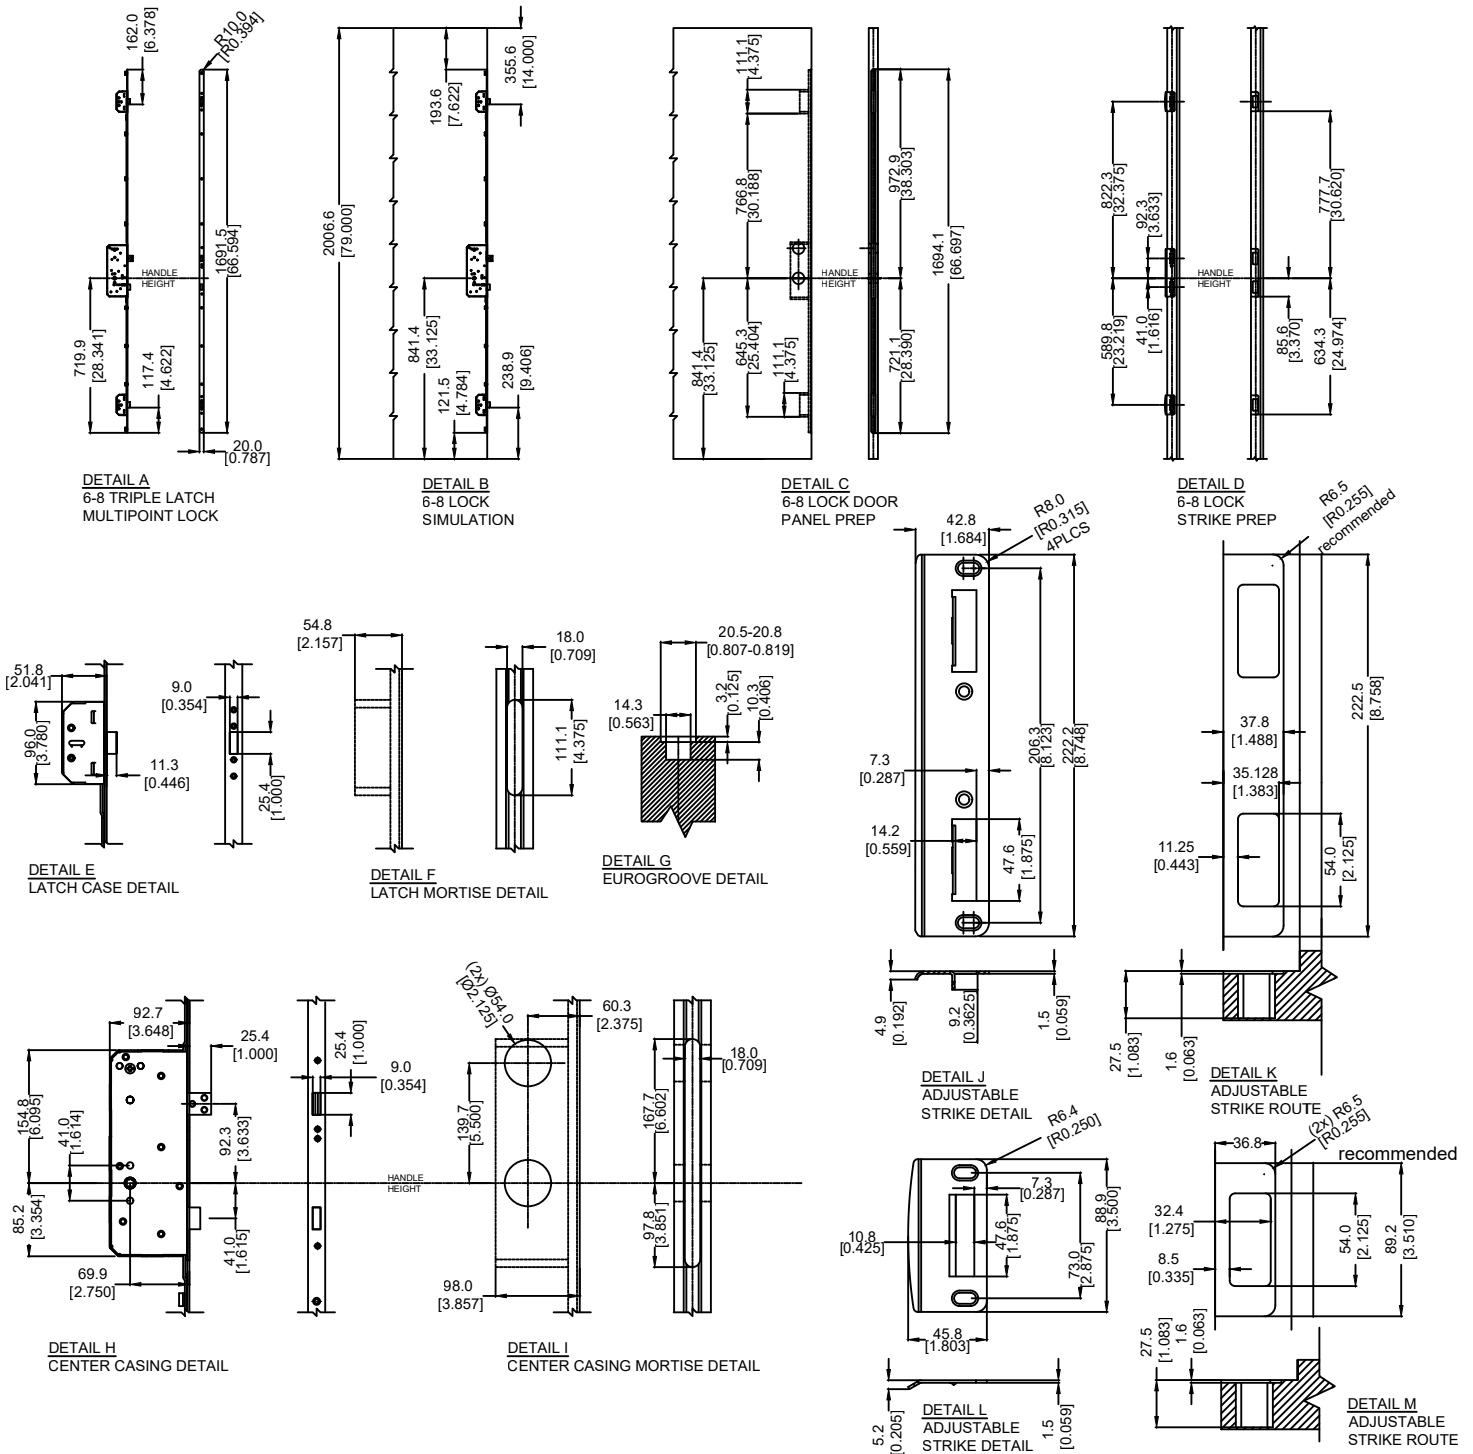

REV	DESCRIPTIONS	REV BY	DATE
A	INITIAL ISSUE	O XIE	04/20/15

DO NOT SCALE DRAWING

72228768 TRIPLE LATCH FOR 6'8" PANEL HEIGHT FOR 2-3/8" BACKSET APPLICATIONS 1 3/4" THICK DOOR

DRAWING No. - MPL-68-2P375	REV.	SHEET	DESCRIPTION - 6' 8" TRIPLE LATCH MULTIPOINT LOCK DOUBLE STRIKE DETAL (2-3/8" BACKSET)
	A	1/1	
CAD INFO - PROJECTS/MP/TRIPLE LATCH	DRAWN - O XIE		SCALE -
	DATE - 04/20/15		
Rockwell Security Inc.			