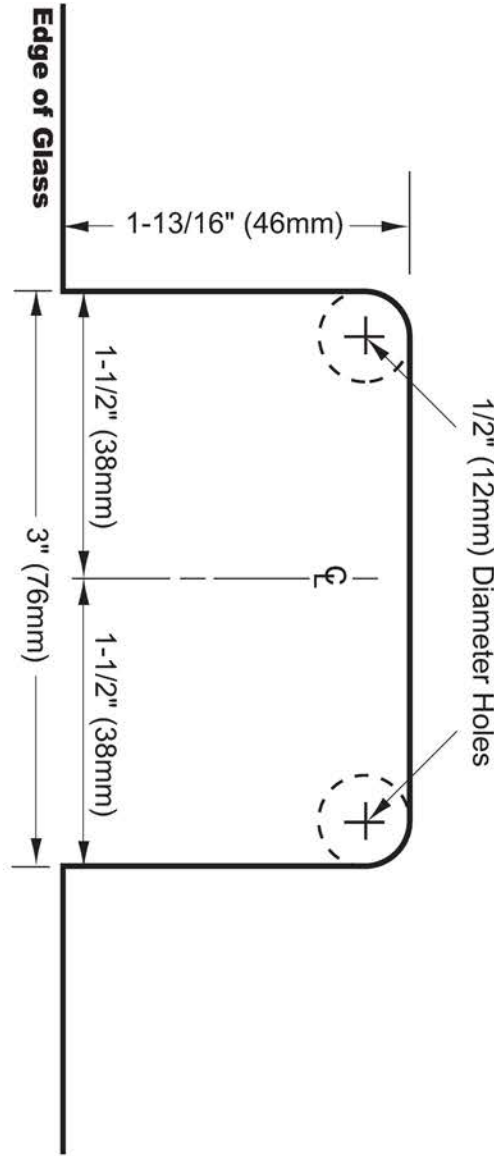

Heavy Duty Wall to Glass Shower Hinge Template

WALL TO
GLASSHINGE
HDSHDB037L
Rockwell

Rectangular Cut-out Option

IMPORTANT NOTE:
Project measurements from the edge of the glass.

"Mouse-Ear" Cut-out Option