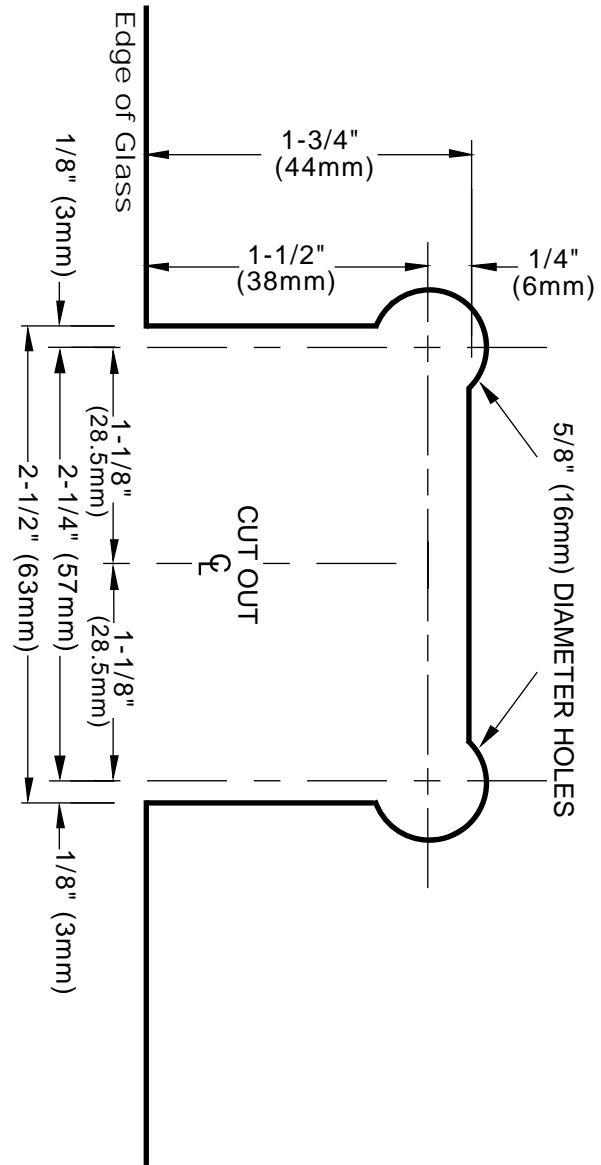

Rockwell Classic Shower Hinge

180° GLASS TO GLASS SHOWER HINGE
CAT No. SHS180 SERIES

IMPORTANT:
 Project measurements from
 the edge of the glass.